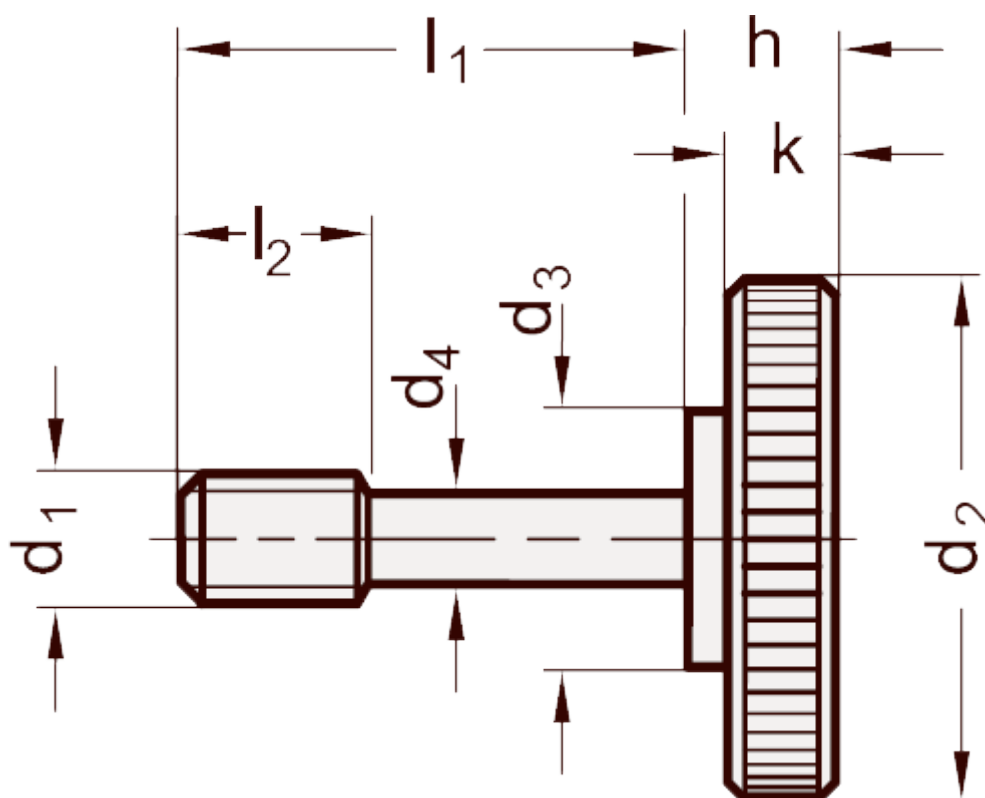

Article number: 206532M634NI
Description: E+G Knurled screw
GN 653.2-M6-34-NI

Measures

$a_1 = 12-16$	$h = 8$
$a_2 = 16-22$	$k = 5$
$a_3 = 22-26$	$l_2 = 8$
$d_1 = M6$	Weight in (g) = 20
$d_2 = 24$	
$d_3 = 12$	
$d_4 = 4.8$	
$d_5 = 6.5$	